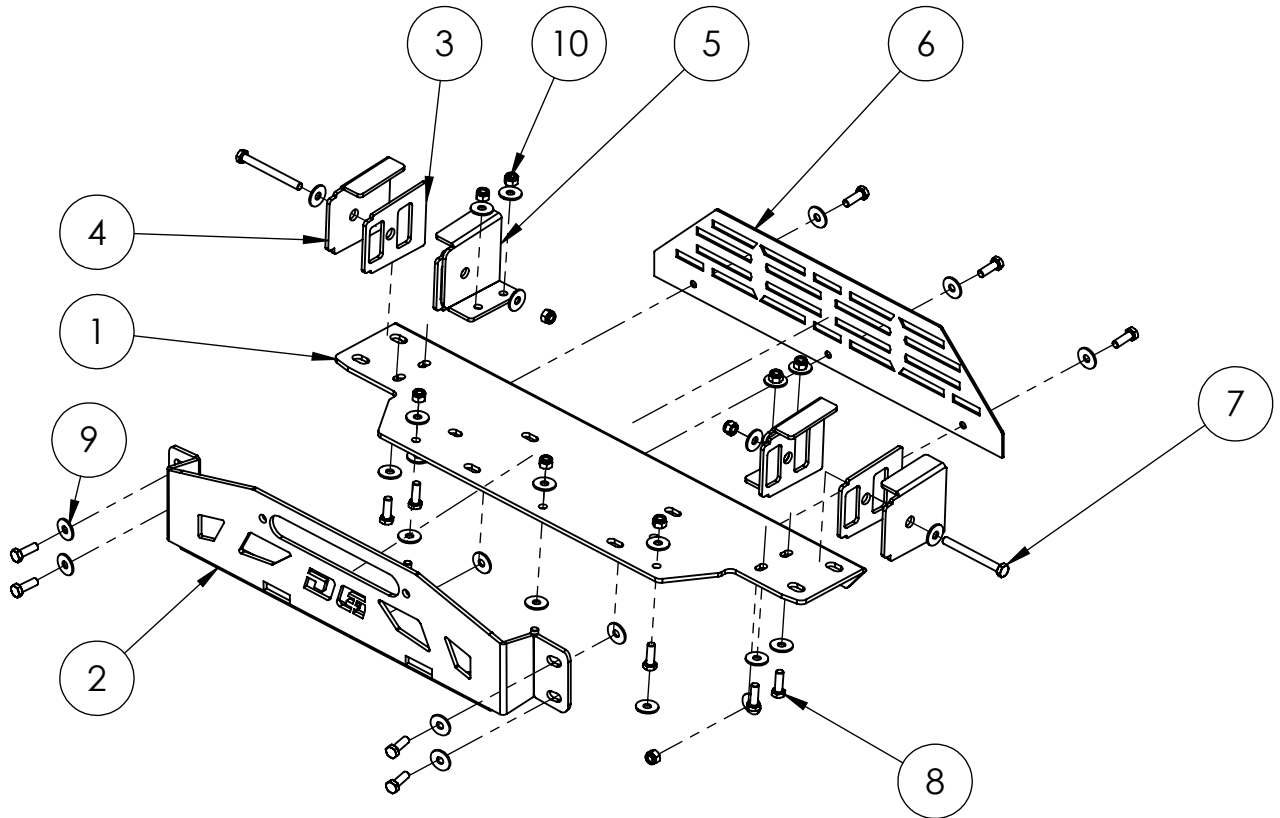

www.c6-4x4.com

FORD RANGER UP 2015

FRPC001  
WINCH PLATE

ITEM	PART	QTY
1	SKID PLATE	1
2	FRONT	1
3	SPACER	4
4	BRACKET 1	1
5	BRACKET 2	1
6	BACK	1
7	M10x100 BOLT ISO4017	2
8	M10x30 BOLT ISO4017	14
9	M10 WASHER ISO7093	28
10	M10 NUT ISO 7040	12