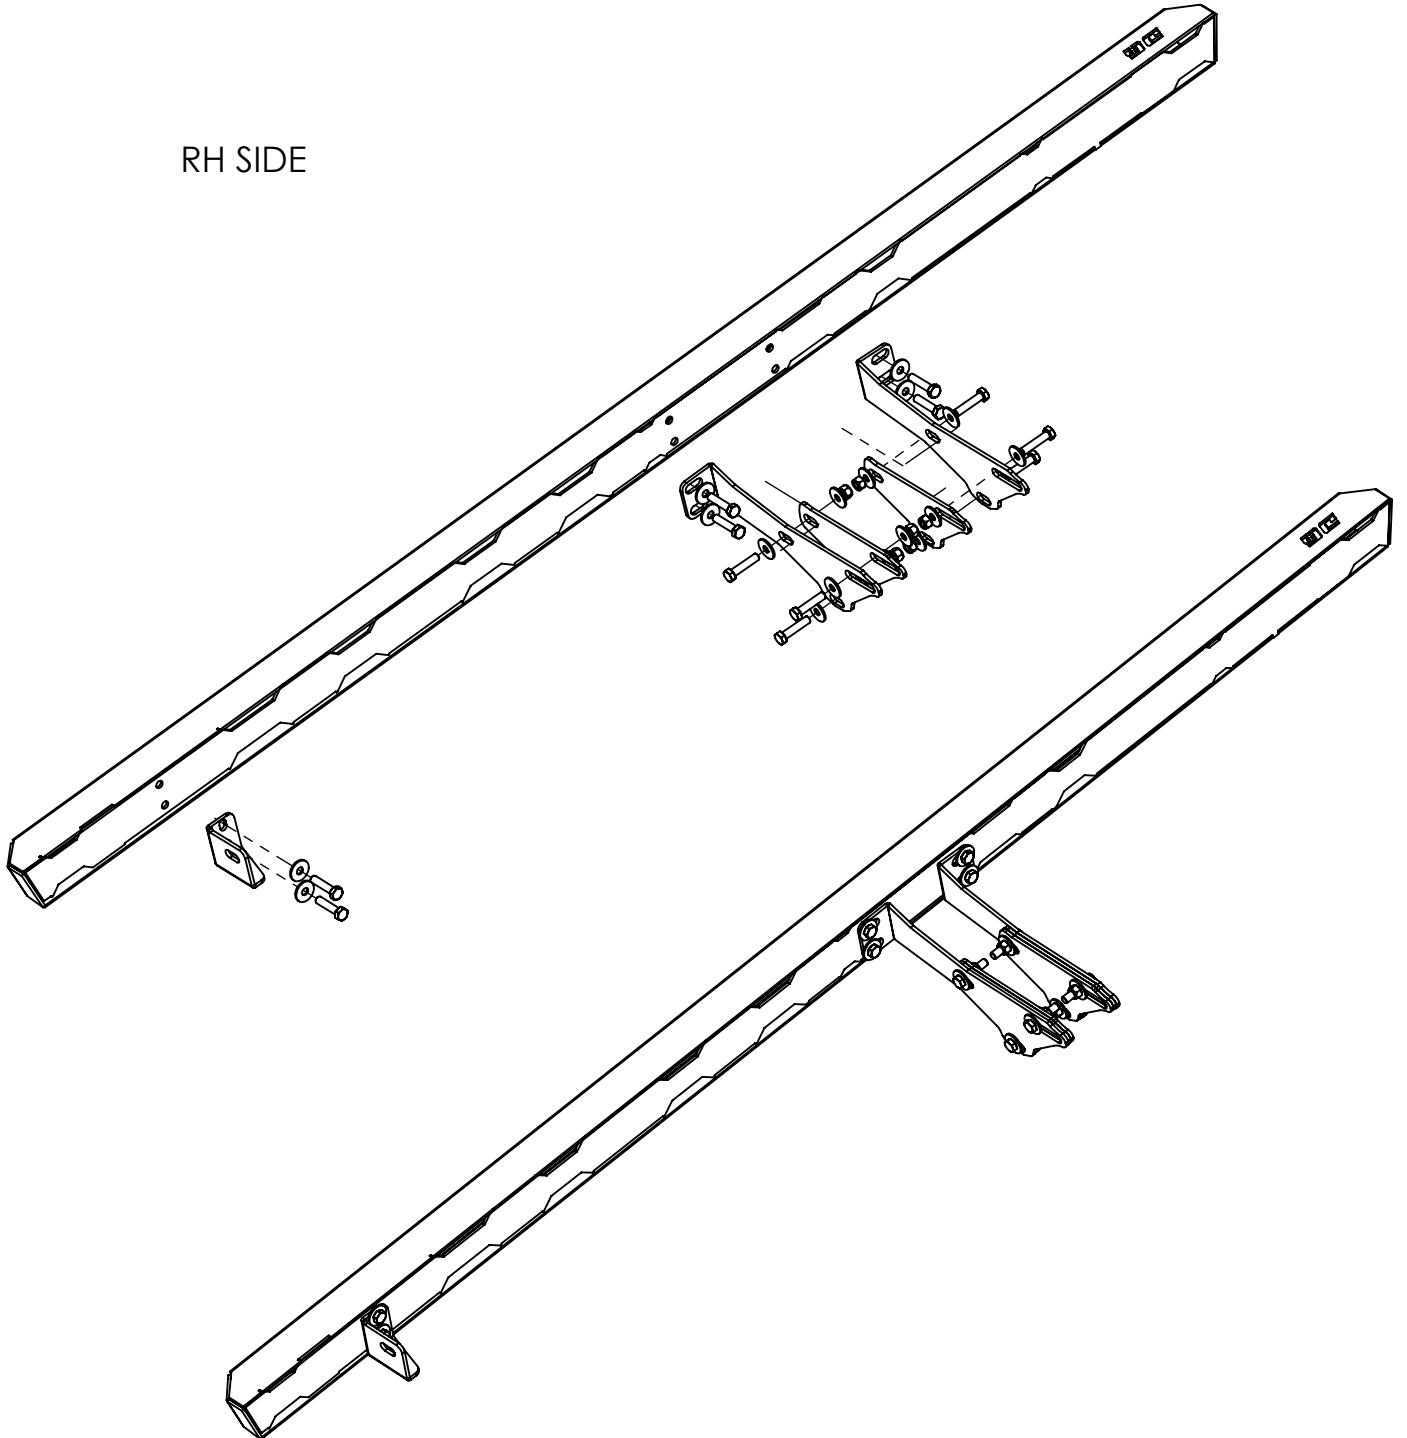

www.c6-4x4.com

LAND ROVER DEFENDER 110

LRPT111/112 ROCK/TREESLIDER

RH SIDE

MADE IN EUROPE