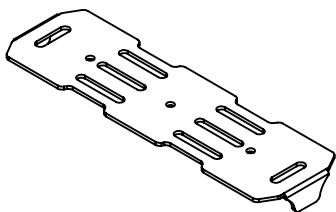

www.c6-4x4.com

TOYOTA HILUX REVO UP 2015

TYPT103 SIDE STEPS

SIDE STEPS
1xRH
1xLH

CHASSI
SUPPORT
2x RH
2xLH

SPACER
8X

FINISH
PLATE
4X

BOLTS

www.c6-4x4.com

TOYOTA HILUX REVO UP 2015

TYPT103 SIDE STEPS

MADE IN EUROPE