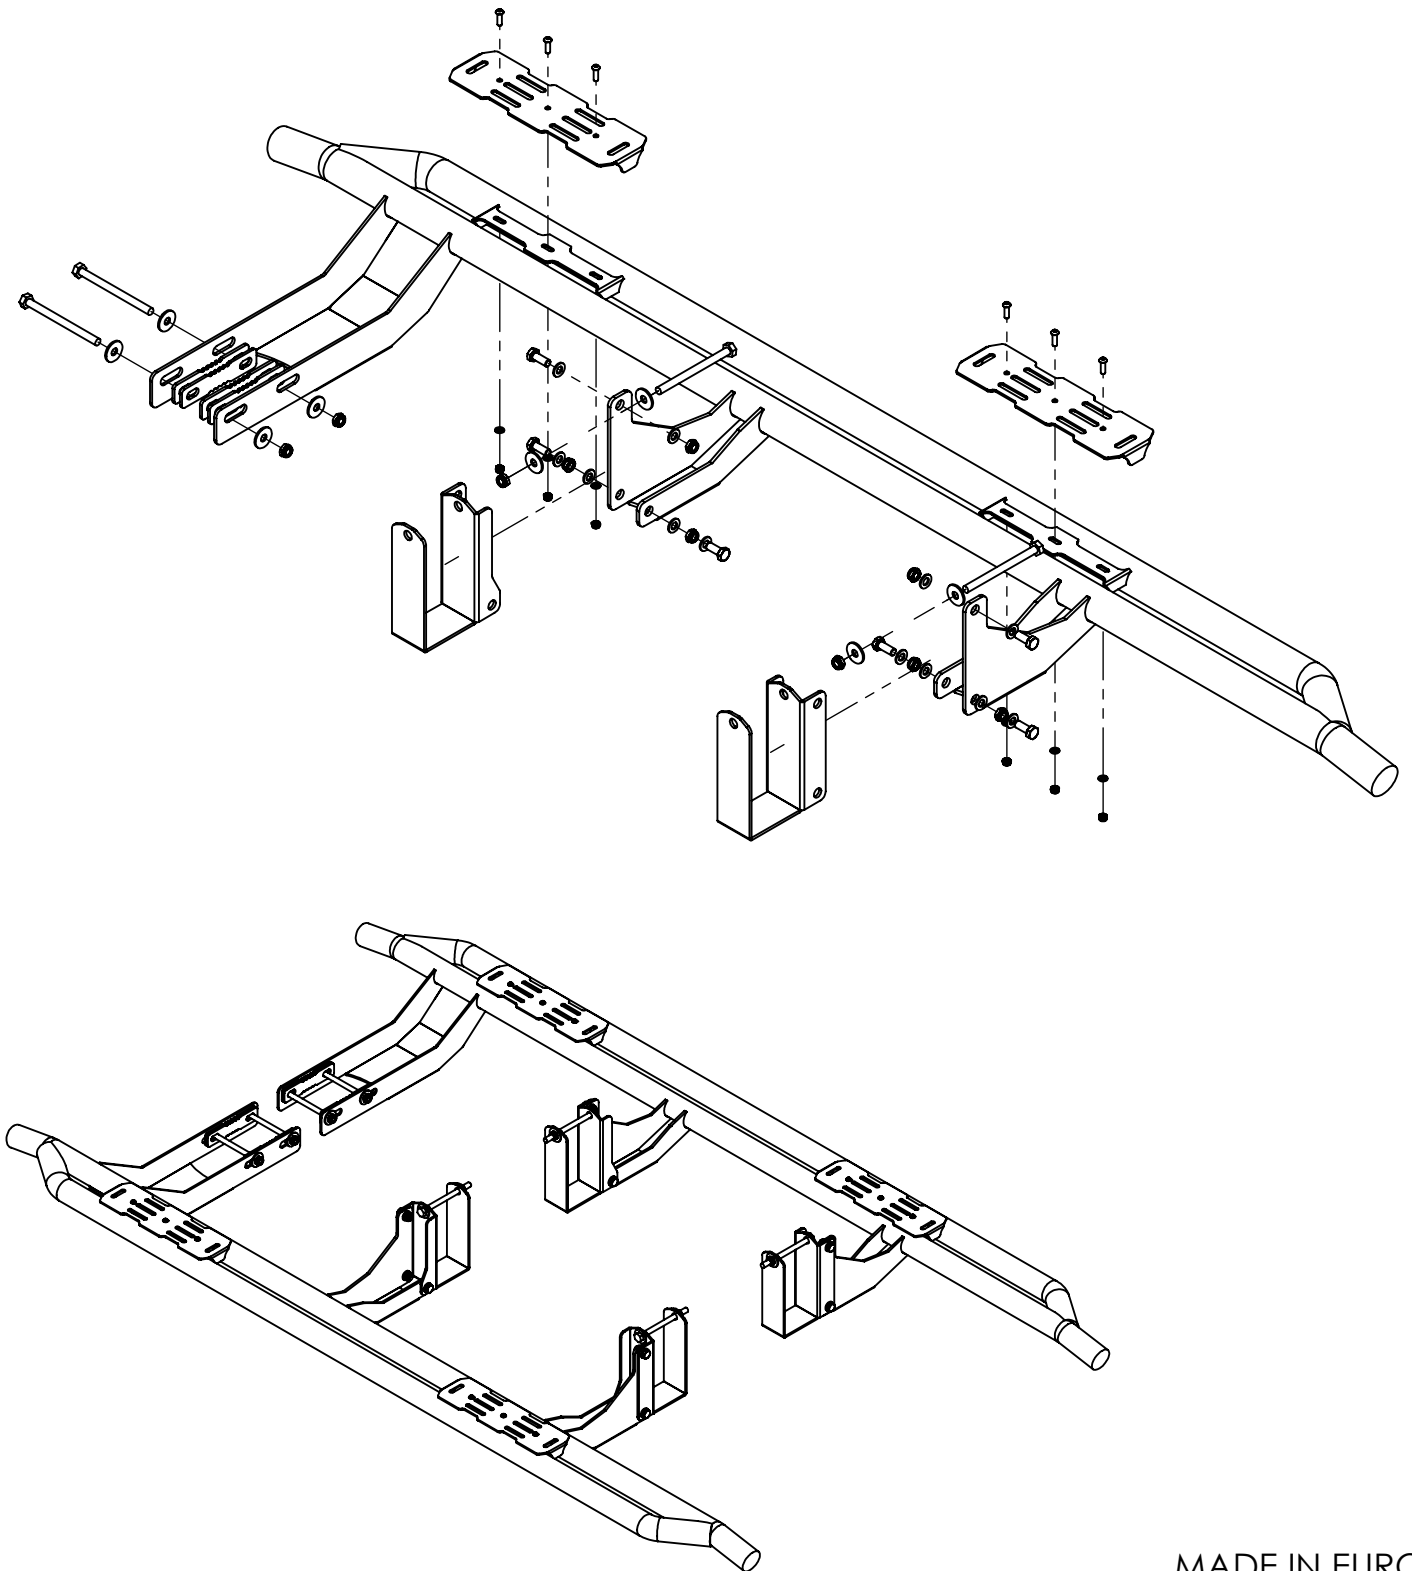

www.c6-4x4.com

TOYOTA HILUX REVO UP 2015

TYPT103 SIDE STEPS

SIDE STEPS
1xRH
1xLH

CHASSI
SUPPORT
2x RH
2xLH

SPACER
8X

FINISH
PLATE
4X

BOLTS

www.c6-4x4.com

TOYOTA HILUX REVO UP 2015

TYPT103 SIDE STEPS

MADE IN EUROPE