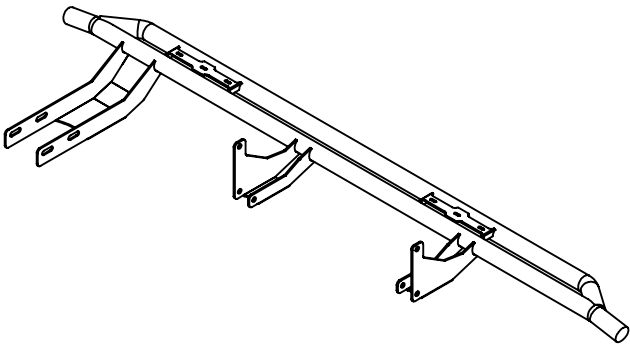

www.c6-4x4.com

TOYOTA HILUX REVO UP 2015

TYPT103 SIDE STEPS

SIDE STEPS
1xRH
1xLH

CHASSI
SUPPORT
2x RH
2xLH

SPACER
8X

FINISH
PLATE
4X

BOLTS

www.c6-4x4.com

TOYOTA HILUX REVO UP 2015

TYPT103 SIDE STEPS

MADE IN EUROPE